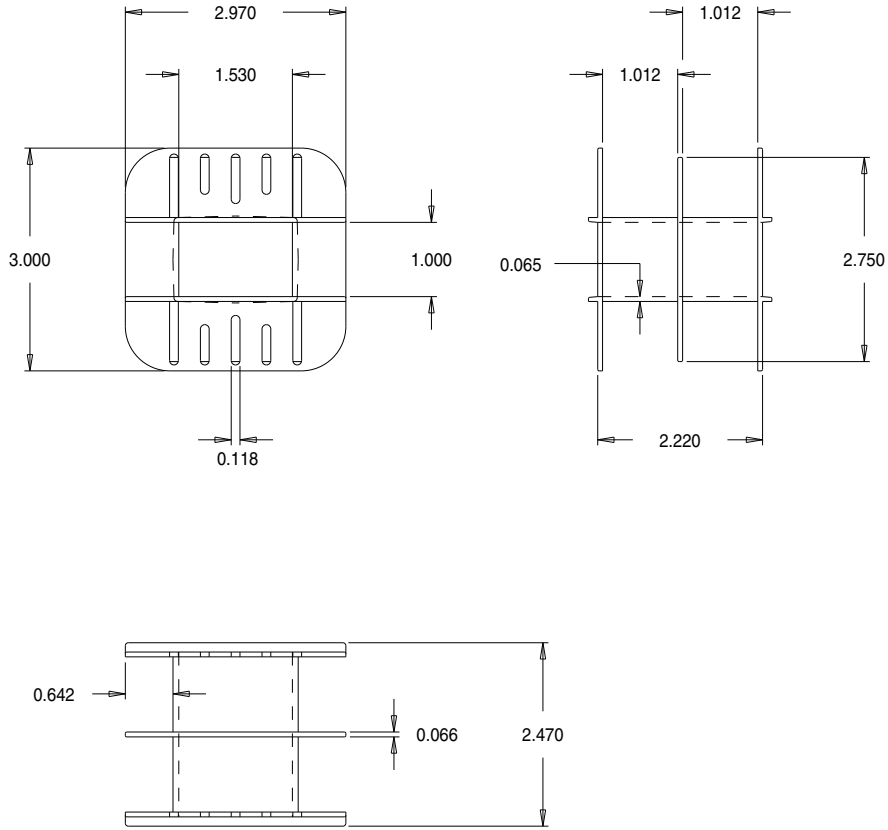

Part No. L00800

120 x 1 Double Section 'L' Range Bobbin

Dimensions in inches.

Issue 1